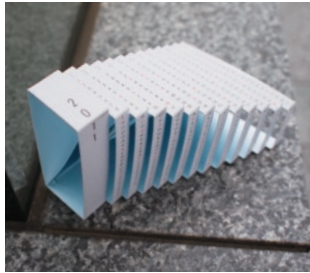

TDS Co., Ltd.

www.replug.jp

Re+g 2011 Calendar

SURGE

Multi dimensional calendar made from one sheet of thin card

"Surge" is created from one sheet of thin card. Fold along the lines indicated. The silhouette created, reminds you of an architectural model. Contrast of the light showing between grooves and shade makes it look beautiful.

Size : W140mm×H405mm
W140mm×H105mm×D100mm when assembled
Material : paper
Configuration : 1page with folding lines
Price : 987yen (tax in)

Smil-ring

Happy days provided by "Smil-ring"

This 6-pieces reversible calendar covers 12-months. Simple structure, just hooking the tag legs into the ring creates various motifs to suit to you. Accessory hat included. Use as an eye catcher for the current month.

Size : 94 mm x 99 mm (Calendar size)
364 mm x 215 mm (Outer package)
Material : main — YUPO® paper, base — paper
Configuration : 6 calendar pages and 1 accessory cap
Color : green, silver
Price : 1,470 yen (tax in)