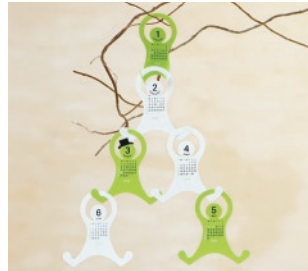

Size : 515 mm x 728 mm
Material : paper
Configuration : 2 pages with perforated tear off lines between days per page
Price : 1,890 yen (tax in)

Smil-ring

2011 REPEAT

Happy days provided by "Smil-ring"

This 6-pieces reversible calendar covers 12-months. Simple structure, just hooking the tag legs into the ring creates various motifs to suit to you. Accessory hat included. Use as an eye catcher for the current month.